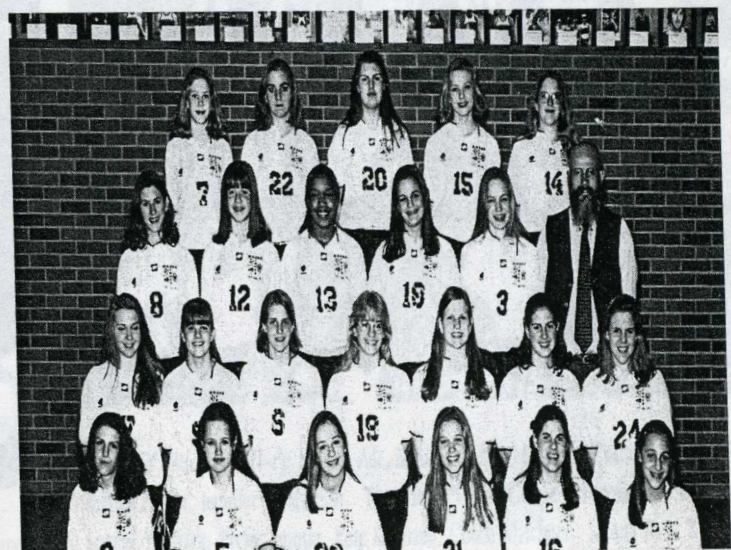

## Spring 1996

**Head Coach:** Guy Callipari (2<sup>nd</sup> season)

**Assistant Coach:** Gary Luckey (10), Terry Mitchner (1), Nicole Henn (1)

**Captains:** Amanda Cantal, Julie Horwitz

**Tiger Record:** 16-4-1

**All-Conference Players:** Brooke Bell, Julie Figura, Kate Knorring, Kristen Ade

**Special Mention:** Jeanine Fredrick, Julie Horwitz

**Honorable Mention:** Amanda Cantal

**All-Sectional Players:** Brooke Bell, Kate Knorring

**All-State Players:** Brooke Bell

### Highlights:

- Winning the Evanston tournament for the second year
- Beating Naperville North 2-1 in overtime
- Finishing 2<sup>nd</sup> in DVC
- Most shut outs 13
- Jeannie Fredrick most saves 120

SOUTHWESTERN Back Row (l-r): Brooke Devers, Donna Conlon, Alexis Castle, Stephanie Davis  
 Second Row: Natalie Cooper, Heidi Alcock, Coach Kapitaniuk, Lisa Couture, Molly  
 Third Row: Lesley Wickter, Kirsten Cloke, Libby Klein, Sarah Nadolske,  
 Fourth Row: Andrea Di Orto. Front Row: Emily Miles, Meagan Witt